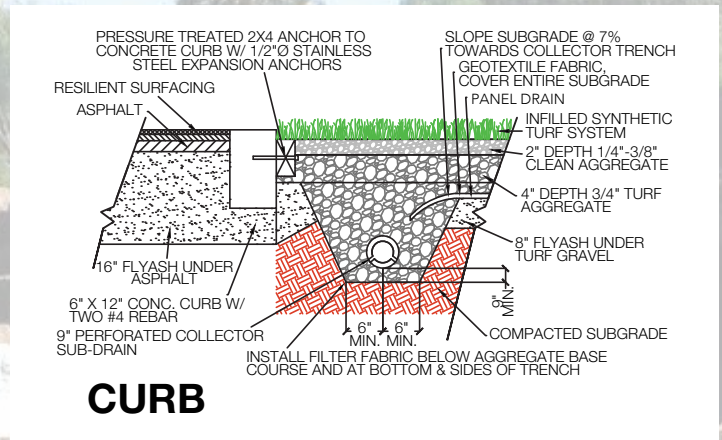

SOFTLAWN® GARDEN RYE

BENEFITS

Garden Rye is an excellent landscape product, with a thatch layer for added body, reducing the amount of infill needed. The four color blend of this product provides an authentic look and feel that truly resembles a natural lawn. Garden Rye can be used for landscapes, putting green fringes, playgrounds and pet areas.