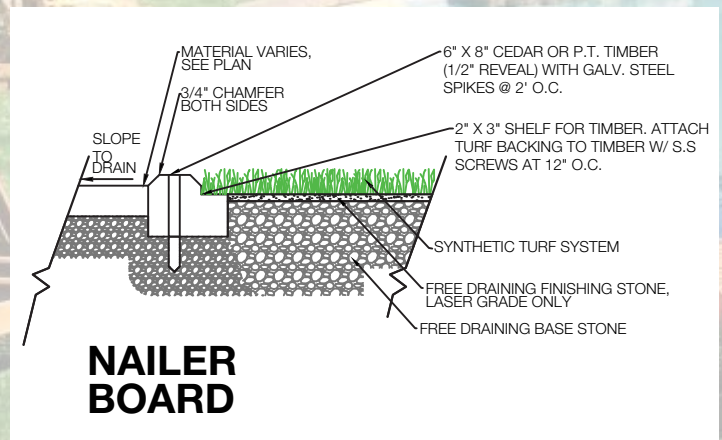

SOFTLAWN® GARDEN RYE

BENEFITS

Garden Rye is an excellent landscape product, with a thatch layer for added body, reducing the amount of infill needed. The four color blend of this product provides an authentic look and feel that truly resembles a natural lawn. Garden Rye can be used for landscapes, putting green fringes, playgrounds and pet areas.