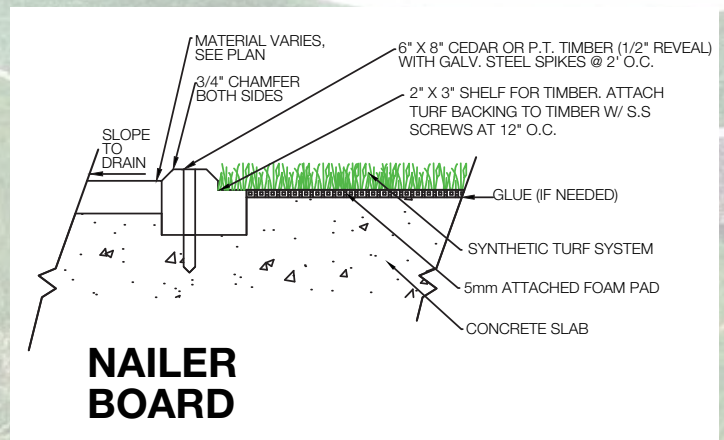

# SOFTLAWN® STI TOUR SHOT

## BENEFITS

This dual-colored, sand filled putting surface features a texturized polypropylene yarn system designed to receive chip shots with natural ball roll and less maintenance than conventional sand-filled systems.