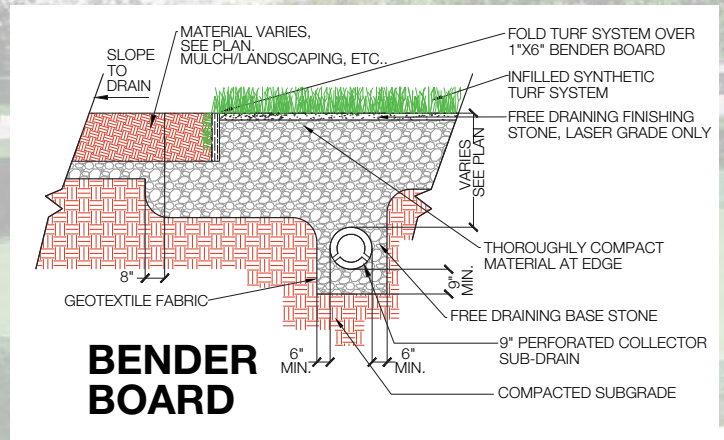

# SOFTLAWN® STI TOUR SHOT

## BENEFITS

This dual-colored, sand filled putting surface features a texturized polypropylene yarn system designed to receive chip shots with natural ball roll and less maintenance than conventional sand-filled systems.