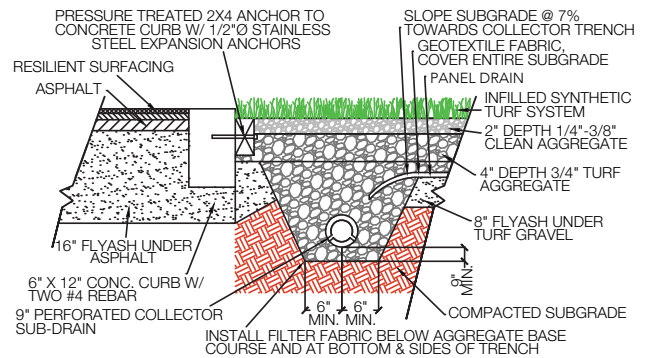

## BENEFITS

Fine Fescue is one of our midrange options, making it ideal for all basic landscaping needs. It comes in a 2 inch pile height, with our thinner blade design, giving it a more realistic and complimentary look. It is composed of polyethylene with a polyurethane backing.