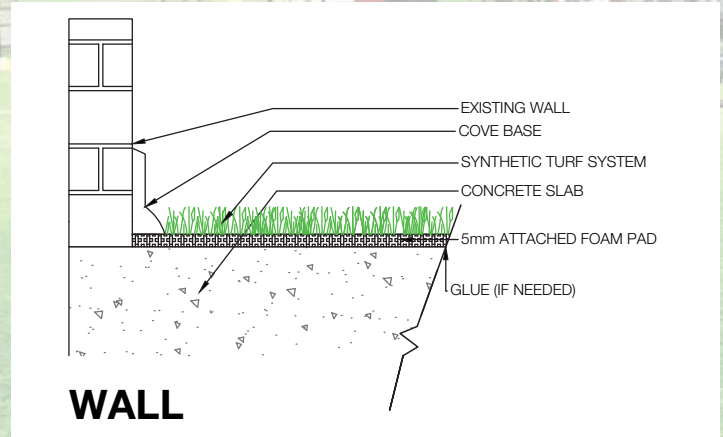

PERFORMANCE CHOICE

BENEFITS

Performance Choice is a great option for you indoor training facility. Performance Choice offers consistent performance after the repeated usage developing athletes require, but with a higher yarn weight for increased durability. The 5 MM foam padding provides cushion and comfort during training sessions. Performance Choice also provides versatility and portability with the optional velcor system that allows you to convert your training facility to meet your daily needs, no matter how they may change.