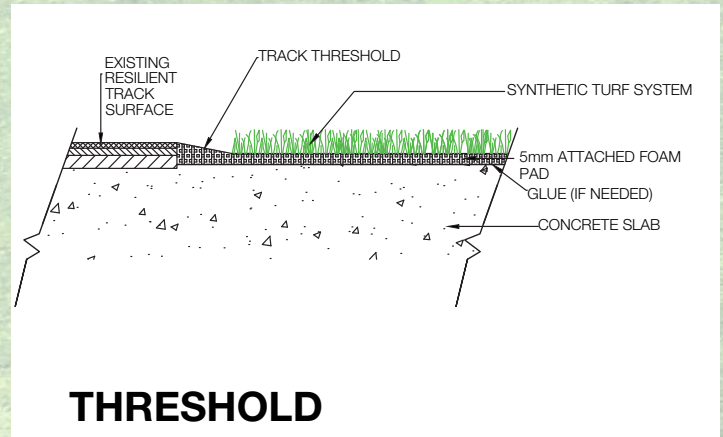

PERFORMANCE CHOICE

BENEFITS

Performance Choice is a great option for you indoor training facility. Performance Choice offers consistent performance after the repeated usage developing athletes require, but with a higher yarn weight for increased durability. The 5 MM foam padding provides cushion and comfort during training sessions. Performance Choice also provides versatility and portability with the optional velcor system that allows you to convert your training facility to meet your daily needs, no matter how they may change.