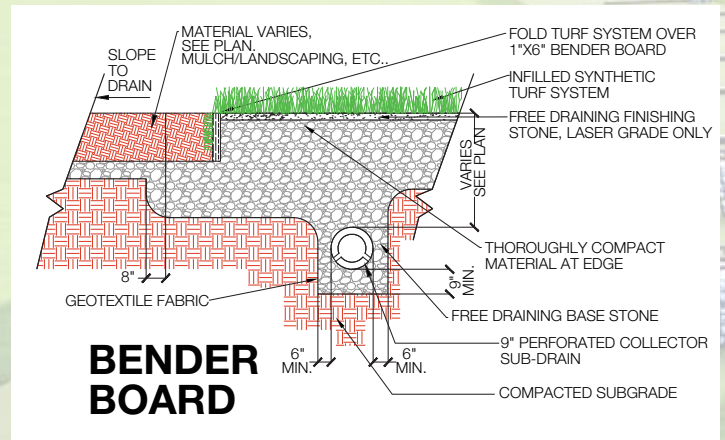

EZTEE® HYBRID PLUS

BENEFITS

The EZTee® Hybrid Plus+ features a non-infilled high grade polypropylene/nylon blended yarn system designed for heavy traffic tee lines, hitting mats, and extended use golf ranges. This product holds a real tee and allows players to hit all clubs, from a wedge to a driver and is used by many of the top golf courses around the world. EZTee® Hybrid Plus+ does not replace your natural grass, but instead gives the grass time to heal properly. When will you Experience A Greener World and a better golf facility?

It is the policy of Synthetic Turf International to continuously improve their line of products. Therefore, Synthetic Turf International reserves the right to change, modify or discontinue systems, specifications and accessories of all products at any time without notice or obligation to purchaser. These are standard specifications subject to manufacturing tolerances and consumer requests.