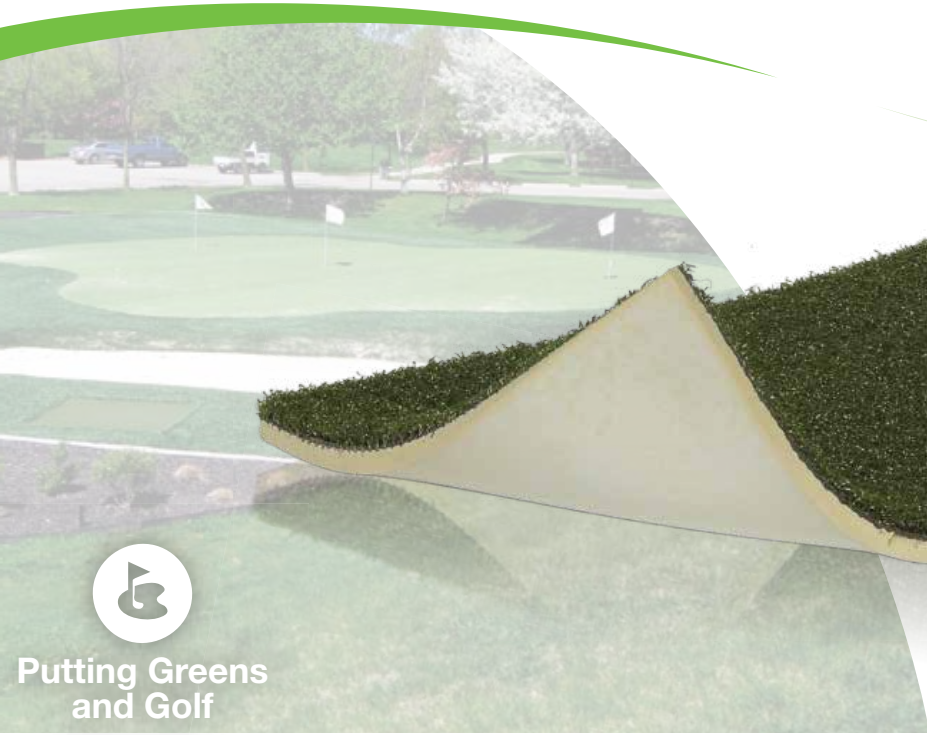

STI PRO PUTT

Putting Greens
and Golf

PROPERTY

Primary Yarn Polymer

Yarn Cross Section

Standard Colors

UV Stabilized

Fabric Construction

DESCRIPTION

Nylon

Texturized Nylon

Forest Green

Yes

Tufted

Dual Layered Woven Polypropylene

5mm Polyurethane Foam

No

N/A

1/4"

107 oz.

Yes

12 Ft.

ADVANTAGES

- High performance putting greens for any setting
- True natural roll
- Realistic green speeds
- Drastically improves your golf game
- Used by PGA professionals, teachers, tour players and numerous top rated facilities
- Unmatched variety to fit any and every golfer
- Beautiful lifelike appearance
- Fun for the whole family

STI PRO PUTT

BENEFITS

STI Pro Putt is a very versatile product that can be used for numerous applications. This is an excellent putting surface that provides a very realistic roll with natural speed. Pro Putt is also a great product for use on undulated surfaces and portable applications.