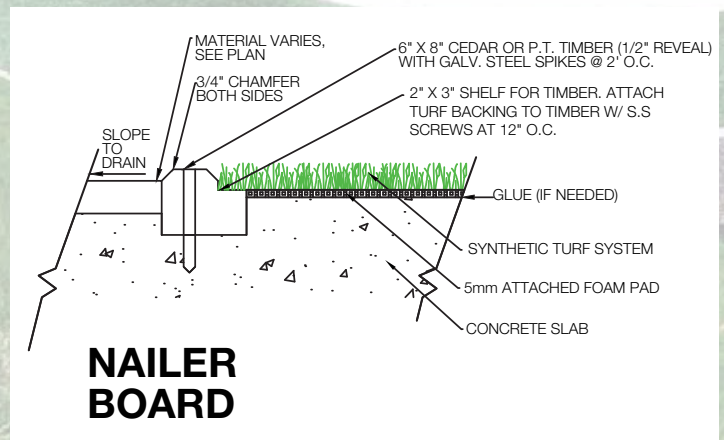

STI PRO PUTT

BENEFITS

STI Pro Putt is a very versatile product that can be used for numerous applications. This is an excellent putting surface that provides a very realistic roll with natural speed. Pro Putt is also a great product for use on undulated surfaces and portable applications.

It is the policy of Synthetic Turf International to continuously improve their line of products. Therefore, Synthetic Turf International reserves the right to change, modify or discontinue systems, specifications and accessories of all products at any time without notice or obligation to purchaser. These are standard specifications subject to manufacturing tolerances and consumer requests.