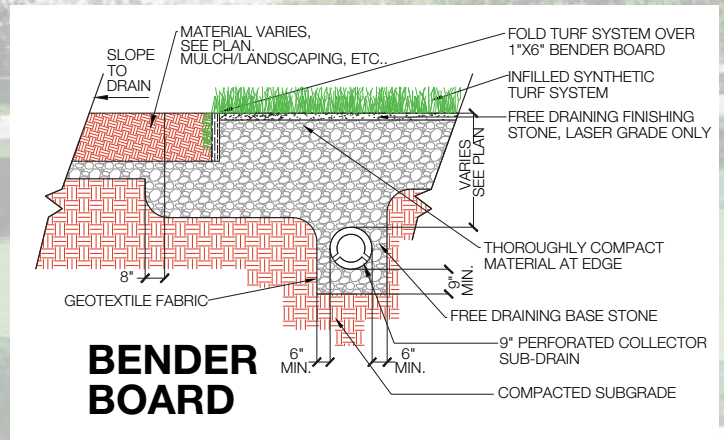

No

N/A

1/4"

107 oz.

Yes

12 Ft.

ADVANTAGES

- High performance putting greens for any setting
- True natural roll
- Realistic green speeds
- Drastically improves your golf game
- Used by PGA professionals, teachers, tour players and numerous top rated facilities
- Unmatched variety to fit any and every golfer
- Beautiful lifelike appearance
- Fun for the whole family

STI PRO PUTT

BENEFITS

STI Pro Putt is a very versatile product that can be used for numerous applications. This is an excellent putting surface that provides a very realistic roll with natural speed. Pro Putt is also a great product for use on undulated surfaces and portable applications.