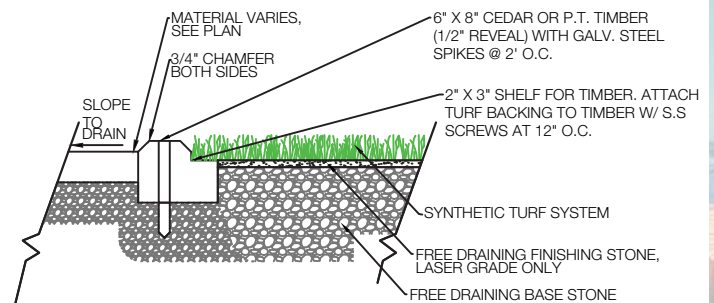

NAILER BOARD

It is the policy of Synthetic Turf International to continuously improve their line of products. Therefore, Synthetic Turf International reserves the right to change, modify or discontinue systems, specifications and accessories of all products at any time without notice or obligation to purchaser. These are standard specifications subject to manufacturing tolerances and consumer requests.