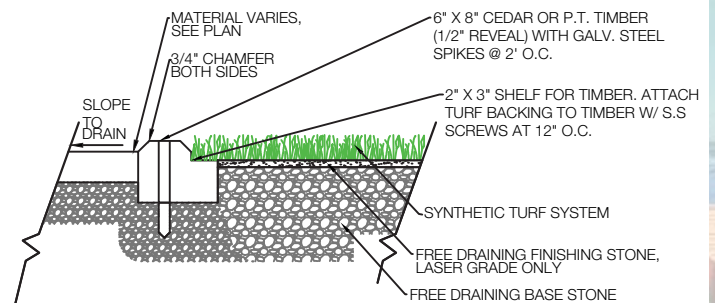

SOFTLAWN® PREMIUM

BENEFITS

Premium is an excellent landscape product, with a thatch layer for added body, reducing the amount of infill needed. The four color blend of this product provides an authentic look and feel that truly resembles a natural lawn. Premium can be used for landscapes, putting green fringes, playgrounds and pet areas.

CURB

NAILER BOARD

It is the policy of Synthetic Turf International to continuously improve their line of products. Therefore, Synthetic Turf International reserves the right to change, modify or discontinue systems, specifications and accessories of all products at any time without notice or obligation to purchaser. These are standard specifications subject to manufacturing tolerances and consumer requests.