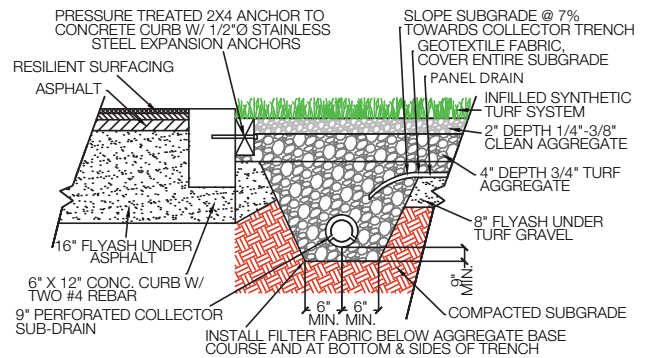

SOFTLAWN® PREMIUM

BENEFITS

Premium is an excellent landscape product, with a thatch layer for added body, reducing the amount of infill needed. The four color blend of this product provides an authentic look and feel that truly resembles a natural lawn. Premium can be used for landscapes, putting green fringes, playgrounds and pet areas.

CURB

NAILER BOARD

It is the policy of Synthetic Turf International to continuously improve their line of products. Therefore, Synthetic Turf International reserves the right to change, modify or discontinue systems, specifications and accessories of all products at any time without notice or obligation to purchaser. These are standard specifications subject to manufacturing tolerances and consumer requests.