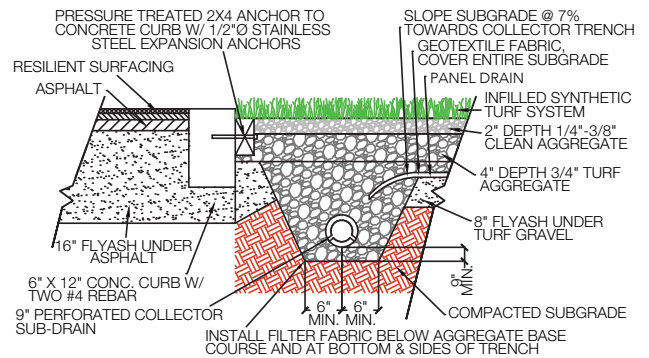

## BENEFITS

Premium is an excellent landscape product, with a thatch layer for added body, reducing the amount of infill needed. The four color blend of this product provides an authentic look and feel that truly resembles a natural lawn. Premium can be used for landscapes, putting green fringes, playgrounds and pet areas.