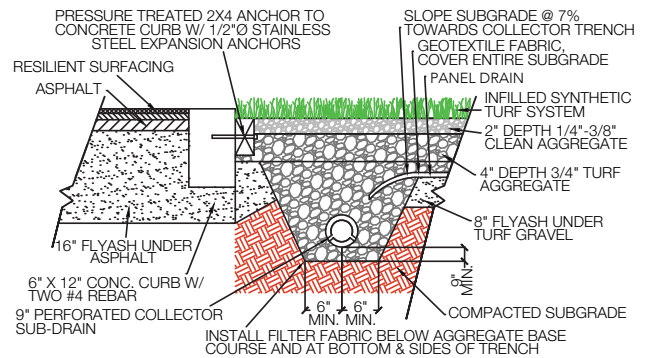

SOFTLAWN® GARDEN RYE

BENEFITS

Garden Rye is an excellent landscape product, with a thatch layer for added body, reducing the amount of infill needed. The four color blend of this product provides an authentic look and feel that truly resembles a natural lawn. Garden Rye can be used for landscapes, putting green fringes, playgrounds and pet areas.

CURB

NAILER BOARD

It is the policy of Synthetic Turf International to continuously improve their line of products. Therefore, Synthetic Turf International reserves the right to change, modify or discontinue systems, specifications and accessories of all products at any time without notice or obligation to purchaser. These are standard specifications subject to manufacturing tolerances and consumer requests.