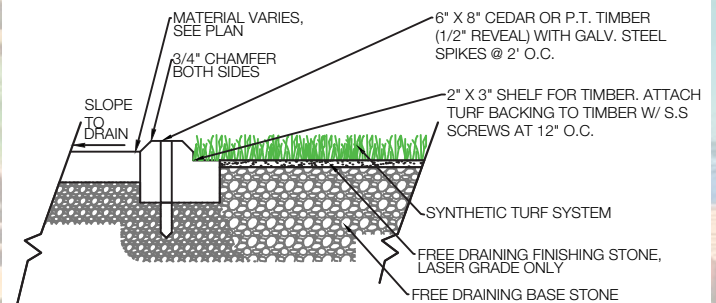

SOFTLAWN® GARDEN RYE

BENEFITS

Garden Rye is an excellent landscape product, with a thatch layer for added body, reducing the amount of infill needed. The four color blend of this product provides an authentic look and feel that truly resembles a natural lawn. Garden Rye can be used for landscapes, putting green fringes, playgrounds and pet areas.

CURB

NAILER BOARD

It is the policy of Synthetic Turf International to continuously improve their line of products. Therefore, Synthetic Turf International reserves the right to change, modify or discontinue systems, specifications and accessories of all products at any time without notice or obligation to purchaser. These are standard specifications subject to manufacturing tolerances and consumer requests.