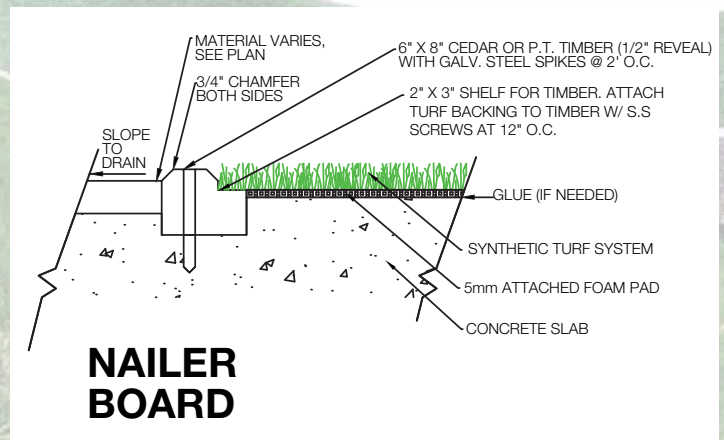

SOFTLAWN® STI TOUR SHOT

BENEFITS

This dual-colored, sand filled putting surface features a texturized polypropylene yarn system designed to receive chip shots with natural ball roll and less maintenance than conventional sand-filled systems.