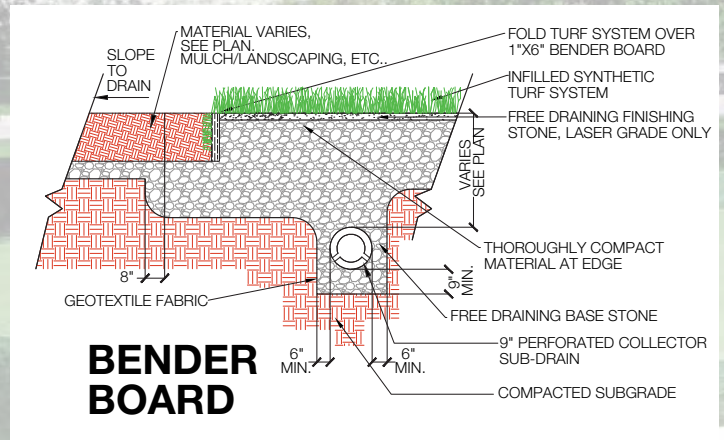

SOFTLAWN® STI TOUR SHOT

BENEFITS

This dual-colored, sand filled putting surface features a texturized polypropylene yarn system designed to receive chip shots with natural ball roll and less maintenance than conventional sand-filled systems.