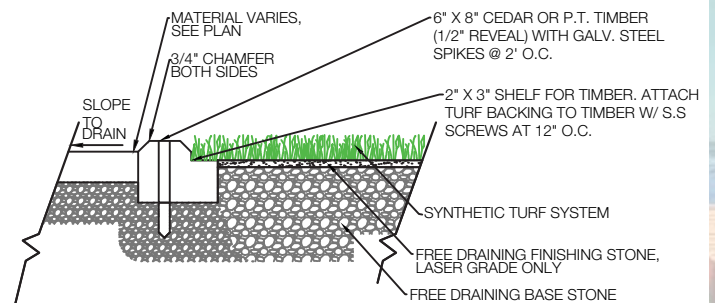

AUTUMN FESCUE

CURB

NAILER BOARD

It is the policy of Synthetic Turf International to continuously improve their line of products. Therefore, Synthetic Turf International reserves the right to change, modify or discontinue systems, specifications and accessories of all products at any time without notice or obligation to purchaser. These are standard specifications subject to manufacturing tolerances and consumer requests.