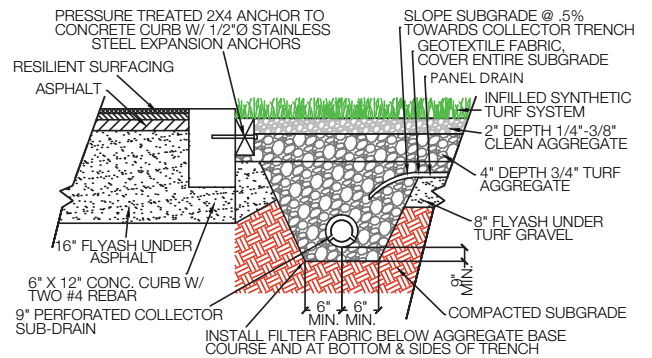

AUTUMN FESCUE

CURB

NAILER BOARD

It is the policy of Synthetic Turf International to continuously improve their line of products. Therefore, Synthetic Turf International reserves the right to change, modify or discontinue systems, specifications and accessories of all products at any time without notice or obligation to purchaser. These are standard specifications subject to manufacturing tolerances and consumer requests.