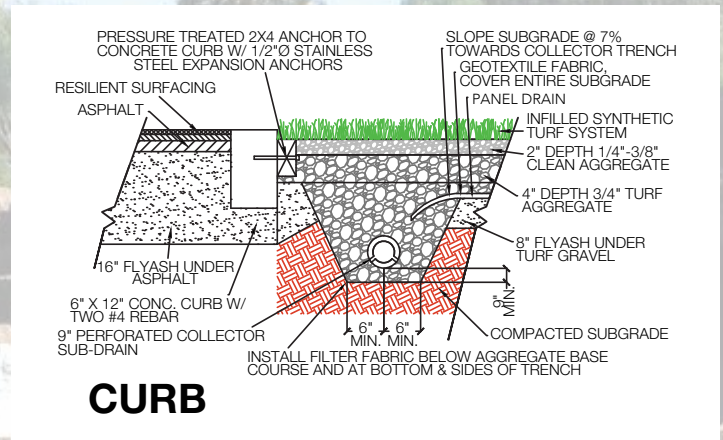

## BENEFITS

The SoftLawn® Pro Cut was designed specifically for pet facilities and nylon putting green fringes/collars. The short dense construction offers unique features for durability and ease of use throughout the life of the product. You can rest assured that this product was designed for the high wear experienced in the busiest commercial pet facilities, but its natural aesthetics were kept intact in order to ensure that it can be used in any residential setting or around golf greens. While this product was created with two specific applications in mind, this short fresh cut appearance offers versatility for other scenarios such as pool areas, lawns, landscaping, paver sections, play areas and many more uses.