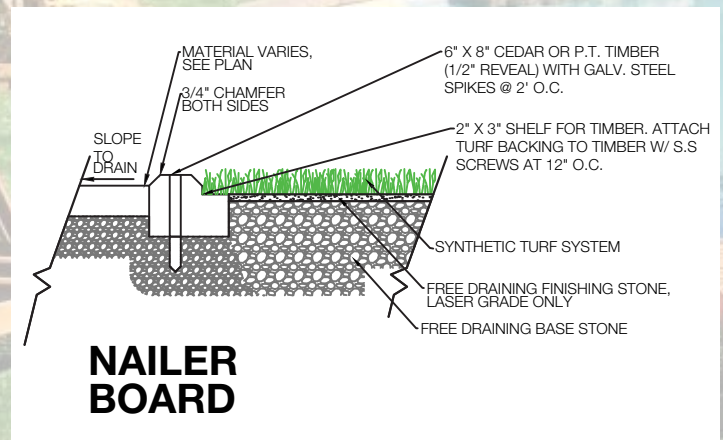

# SOFTLAWN® PRO CUT

## BENEFITS

The SoftLawn® Pro Cut was designed specifically for pet facilities and nylon putting green fringes/collars. The short dense construction offers unique features for durability and ease of use throughout the life of the product. You can rest assured that this product was designed for the high wear experienced in the busiest commercial pet facilities, but its natural aesthetics were kept intact in order to ensure that it can be used in any residential setting or around golf greens. While this product was created with two specific applications in mind, this short fresh cut appearance offers versatility for other scenarios such as pool areas, lawns, landscaping, paver sections, play areas and many more uses.