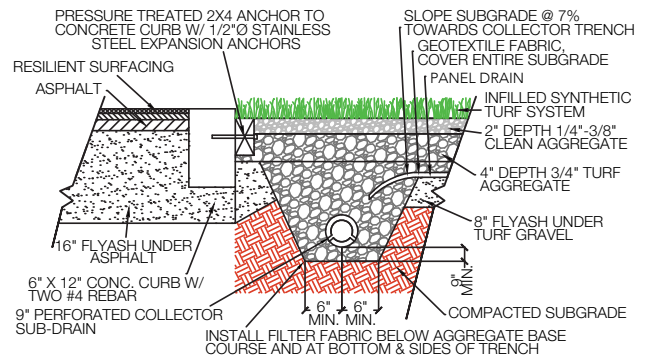

## BENEFITS

SoftLawn® Bluegrass Blend is an excellent landscape product, with a thatch layer for added body, reducing the amount of infill needed. The four color blend of this product provides an authentic look and feel that truly resembles a natural lawn. Bluegrass Blend can be used for landscapes, putting green fringes, playgrounds and pet areas.